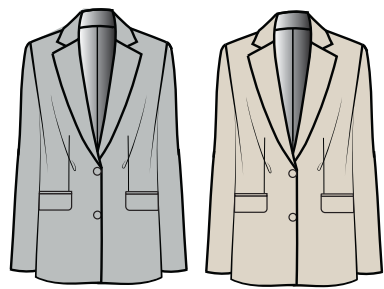

- PETITE/TALL

- PETITE/TALL
5731/5732