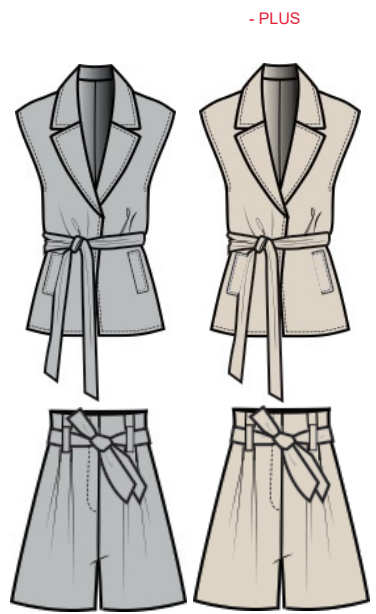

- PLUS

- PLUS

- 5710 BOY FRIEND BLAZER
- 5711 EXTENDED SHOULDER VEST
- 5971 HIGH WAIST SHORTS
- 6093 HIGH WAIST PANTS
- 9729 ROSSET WRAP MIDI SKIRT

FABRIC: SOLID LINEN
VENDOR: LNB
NOTE: LINEN BLEND