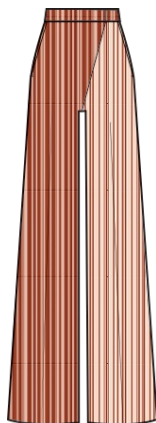

- PLUS  
- PETITE/TALL  
5729/ 5730

- PLUS  
- PETITE/TALL  
6707/ 6708

5688 PRINTED SATIN WRAP BLAZER  
6079 PRINTED SATIN WIDE LEG

5690 SIDE SLIT WAISTCOAT  
5957 SELF TIE SHORTS  
6098 WRAP TIE CROPPED PANT

FABRIC: SUMMER PLAID  
VENDOR: KAYTEX  
NOTE: ITEM NO. KT-234846BW/  
75P/20R/5SP/59"/240GSM

5963 PLEATED SUITING SHORTS

FABRIC: SUMMER SUITING  
VENDOR: XNH  
NOTE: ART.# 2139  
• #1 IVORY  
• #3 TAN  
• #11. SAGE  
• #12 DARK LAVENDER