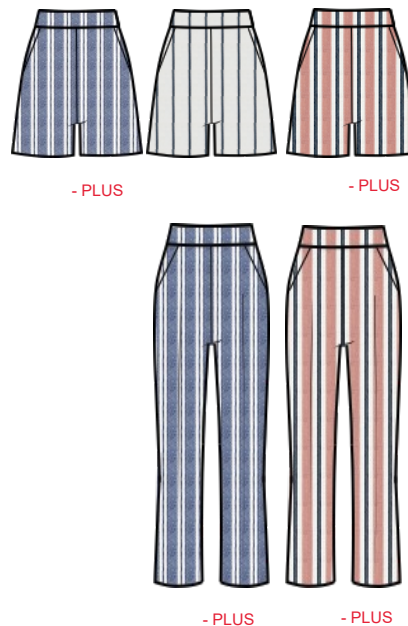

9671 PONTE PULL-ON SHORTS  
9672 PONTE PULL-ON ANKLE PANT

- PLUS                                - PLUS

6099 ORANGE SHADOW PRINT WIDE LEG PANT  
6700 FUCHSIA SHADOW PRINT WIDE LEG PANT

FABRIC: SOLID PONTE  
VENDOR: GT  
NOTE: \* SAME AS ESSENTIAL

5707 SEERSUCKER ONE BUTTON SLIM BLAZER  
5966 SEERSUCKER CUFFED SHORTS

5708 PLAID LADY LIKE JACKET  
9723 PLAID WRAP MINI SKIRT

5967 STRIPED BENGALINE SHORTS  
6090 STRIPED BENGALINE PEDAL PUSHER PANT

FABRIC: Y/D STRIPE SEERSUCKER  
VENDOR: LNB  
NOTE: SD-CV-230227-133 / CO/M/63/37  
/ 150GSM  
\* COLOR/QUALITY AS HEADER