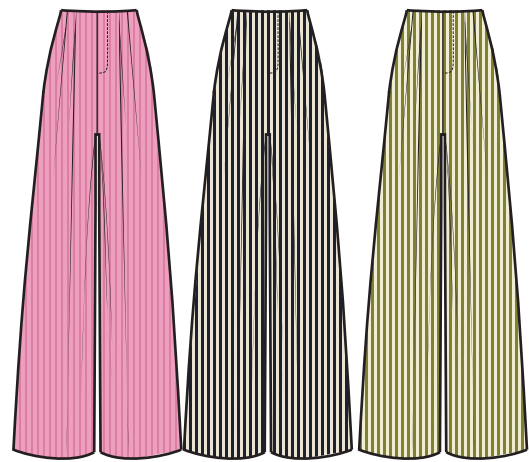

FABRIC: REACTIVE PRINTED BENGALINE  
VENDOR: JOIN LINK  
NOTE: JL-SHP-1872/ R/N/SP/76/21/3 /  
250GSM

FABRIC: Y/D STRIPE BENGALINE W/ LUREX  
VENDOR: JOIN LINK  
NOTE: 71R/23N/1/P/5SP/ 250GSM / 57-58"  
\* JL-SHN-1191 (BLUE)  
\* JL-SHN-1192 (IVORY)  
\* JL-SHN-1193 (PINK)

- PETITE/TALL

- PETITE/TALL  
5731/5732

- PLUS

- PETITE/TALL

- PETITE/TALL  
6711/6712

- PLUS

- 5710 BOY FRIEND BLAZER
- 5711 EXTENDED SHOULDER VEST
- 5971 HIGH WAIST SHORTS
- 6093 HIGH WAIST PANTS
- 9729 ROSSET WRAP MIDI SKIRT

Birch 13-0905 TCX  
Northern Droplet 14-4104 TCX

FABRIC: SOLID LINEN  
VENDOR: LNB  
NOTE: LINEN BLEND

5976 PRINTED SLUB SHORTS

FABRIC: PRINTED COTTON SLUB  
VENDOR: DIGITEX  
NOTE: C10216B / 95CO/5SP / 178 GSM  
**\*VENDOR ARTWORK**

- PLUS - PLUS

5968 SHORTS W/ CUFF HEM  
5978 PLEAT FRONT SHORT W/ EMBROIDERED

FABRIC: COTTON TWILL  
VENDOR: YUDE  
NOTE: YD-Y06138A/30P/67C/3SP/ 198 GSM/ 142CM

Thyme 19-0309 TCX  
Irish Cream 14-1208 TCX  
Bright White 11-0601 TCX  
Black Archroma